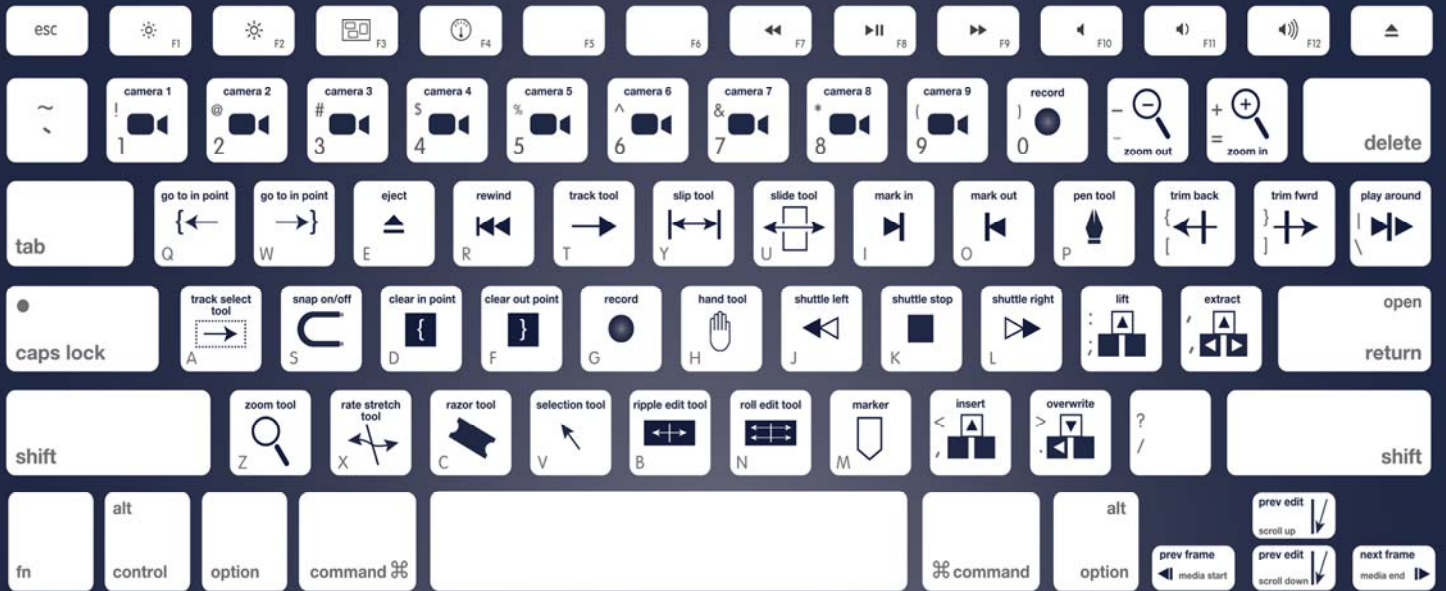

SOHO EDITORS

SOHO EDITORS

Playback & Navigation Keys SHORTCUTS

Shuttle left (tap twice for faster RW)	J	J
Stop	K	K
Shuttle right (tap twice for faster FW)	L	L
Move one frame +/-	L/R Arrows	L/R Arrows
Play / Stop	Space	Space
Render	Enter	Enter
Mark In Point	I	I
Mark Out Point	O	O
Zoom In	=	=
Zoom Out	.	.
Ripple Delete Selected from Timeline	Delete	Delete

Basic Editing Keys SHORTCUTS

Selection Tool	V	V
Razor Tool	C	C
Ripple Edit Tool	B	B
Track Select Tool	A	A
Roll Edit Tool	N	N
Zoom In/Out	Z	Z
Snap [turn on/off]	S	S
Slide Edit Tool	U	U
Rate Strech Tool	K	K
Pen Tool	P	P
Insert & Overwrite Tool	<->	<->